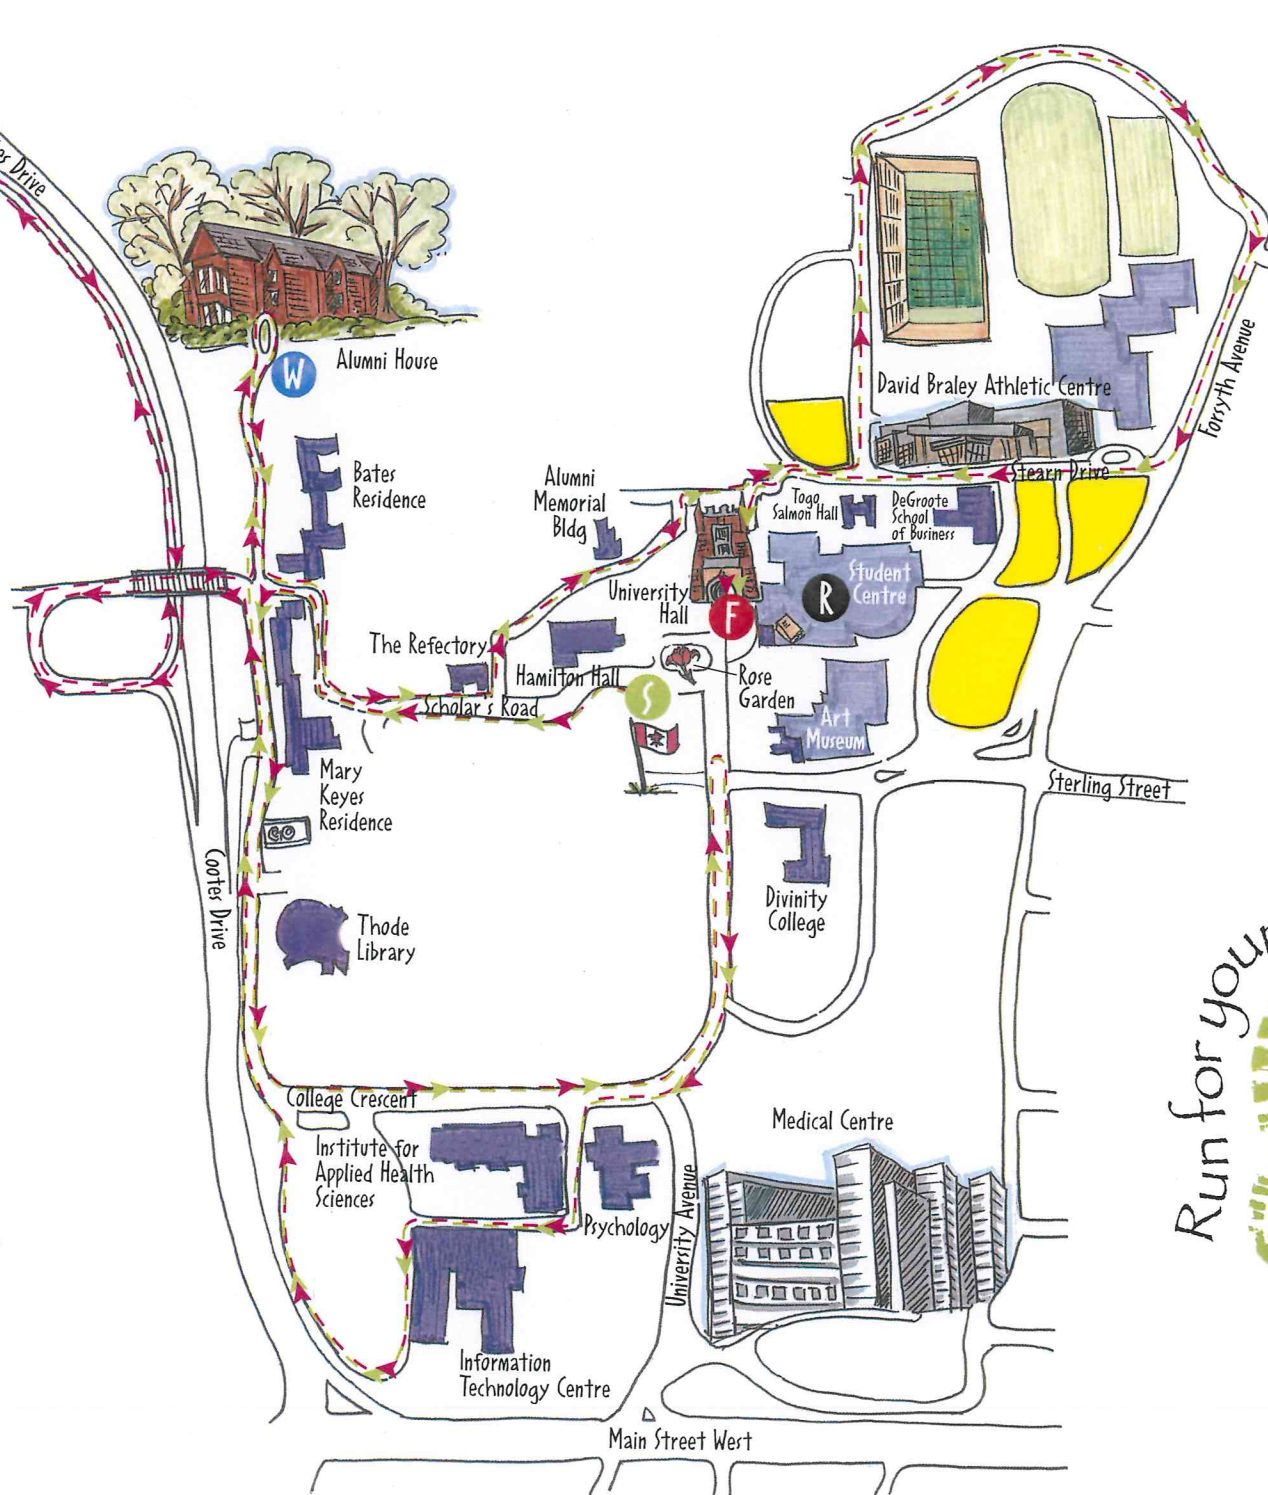

Wellwood Walk | Run
for Colorectal Cancer Awareness
 AT McMASTER • 1K | 5K | 10K

- Legend**
- Start
 - Finish
 - Water station
 - 5km route
 - 10km route
 - Path
 - Bridge
 - Registration, food & meeting area
 - Parking
 - Key building

Run for your bum!